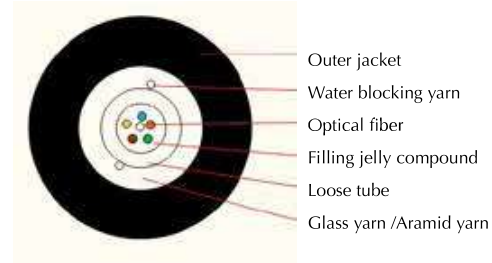

Unitube Unarmored Cable – Indoor / Outdoor

Designed for indoor/outdoor applications to protect the optical fiber from unexpected mechanical and environmental conditions. Qualification and acceptance tests are performed to assure the optical cable's performance and durability in several environments.

Features / Benefits

- Indoor & Outdoor Type, Fiber counts up to 12
- Cable Type – OS2/OM1/OM2/OM3/OM4
- Unitube w/glass yarn or Aramid Yarn strength member, PE/LSOH
- Lightweight
- High tensile strength design
- Dry core design
- Small diameter
- Colored fiber for quick identification
- UV resistance for the outer sheath